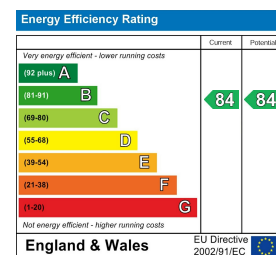

Hybrid Map

Terrain Map

Floor Plan

Viewing

Please contact our Formby Office on 01704 835780 if you wish to arrange a viewing appointment for this property or require further information.

Energy Efficiency Graph